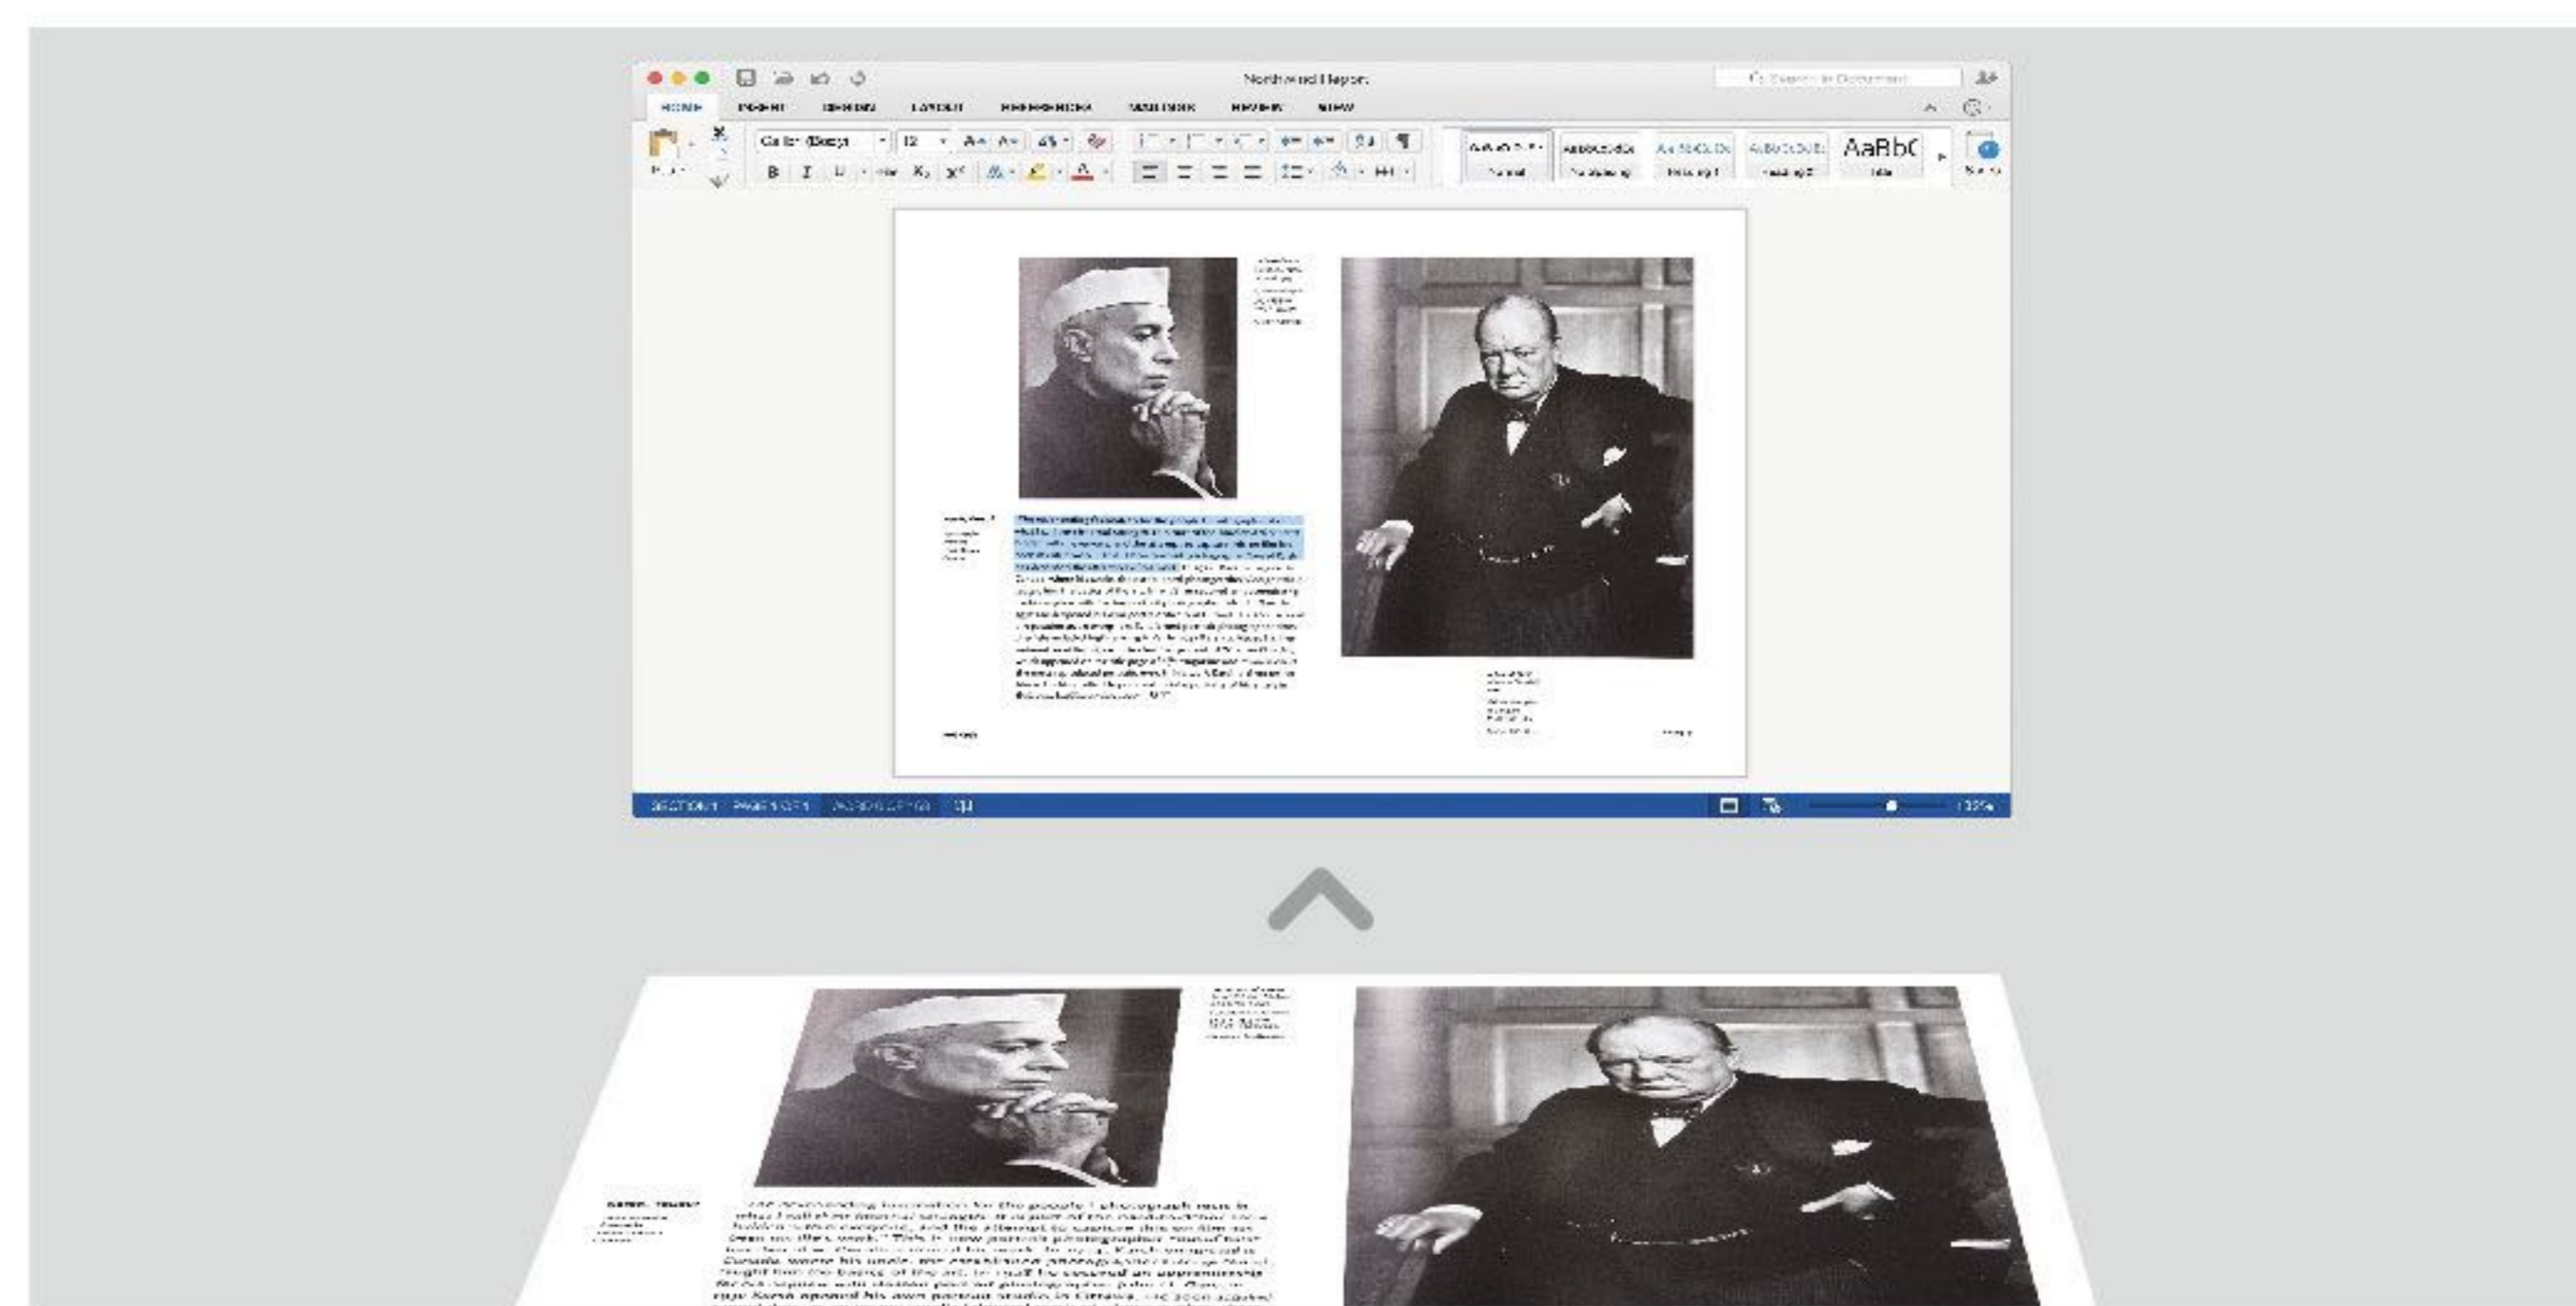

Efficient OCR Technology

Powered by ABBYY
Support 187 languages