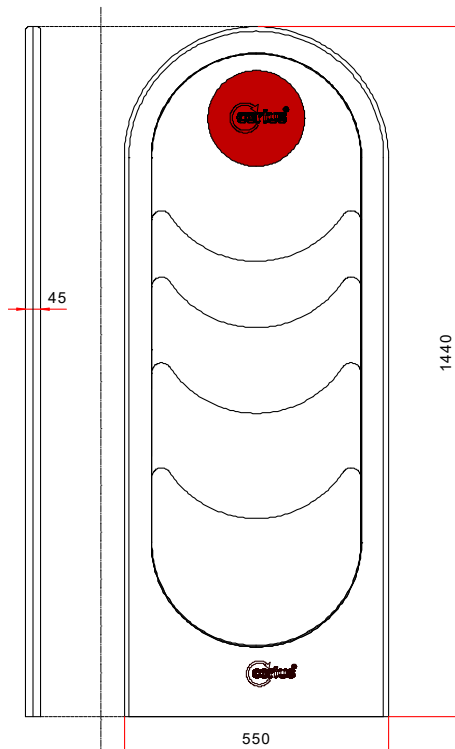

List of EAS Gate Panels

Series: Standard
Name: Universal II
EM Design: Housing: Grey Gate Panel (RAL 7035)
 Alarm Shield: Red
Order No.: A-31
Weight: approx. 19 Kg
Dimensions: 1440 x 550 x 45mm

Comments:

- Robust Polyurethane Housing
- Gate Panels on request available in any RAL colours
- Alarm Shields available in different colours and individual designs
- Max. gateway width 1,20 m

Variations

Name	Description	Code
Standard Split	Separate Detection on each side	A-33-SD
Standard E Shielding	Electrical Shielding	A-38-S
Standard RF Hybrid	EM - RF Hybrid	A-54-RF
Standard RF Hybrid, E Shielding	EM - RF Hybrid, EM: Electric Shielding	A-68-SRF
Standard RFID Hybrid	EM - RFID Hybrid	A-52-RFID